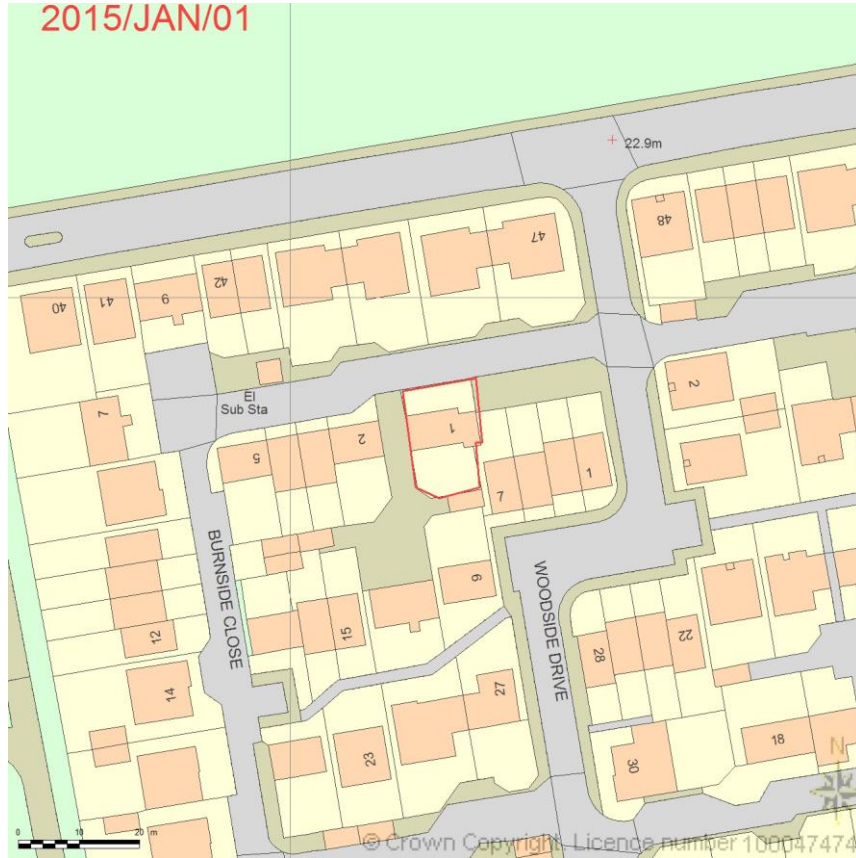

SITE LOCATION PLAN  
AREA 2 HA  
SCALE 1:1250 on A4  
CENTRE COORDINATES: 435524, 561878

Supplied by Streetwise Maps Ltd  
[www.streetwise.net](http://www.streetwise.net)  
Licence No: 100047474  
11/02/2015 13:41